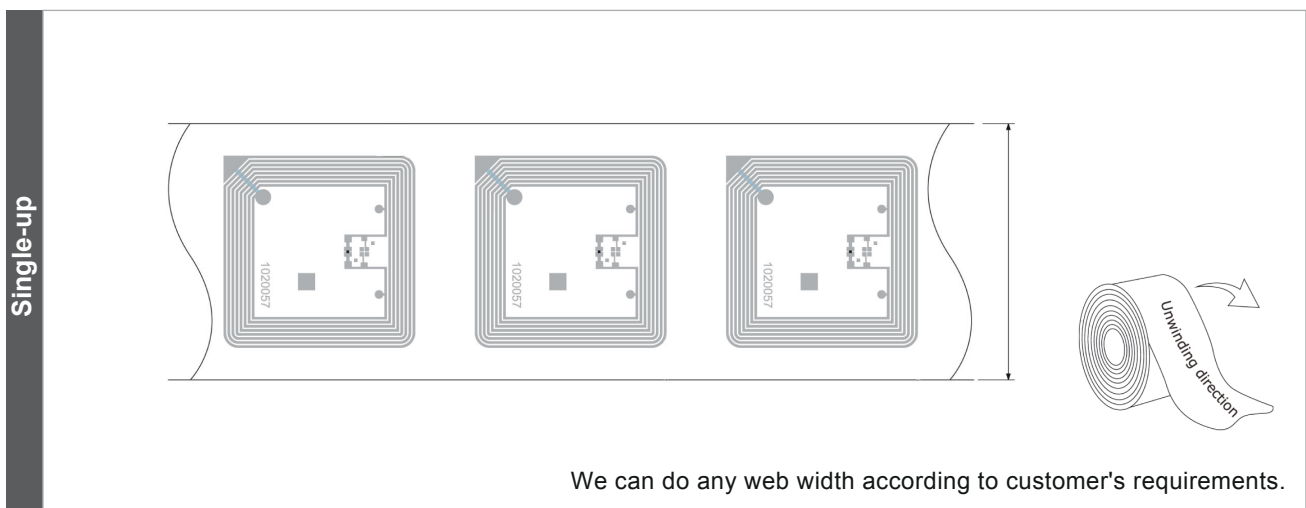

Unwinding Direction