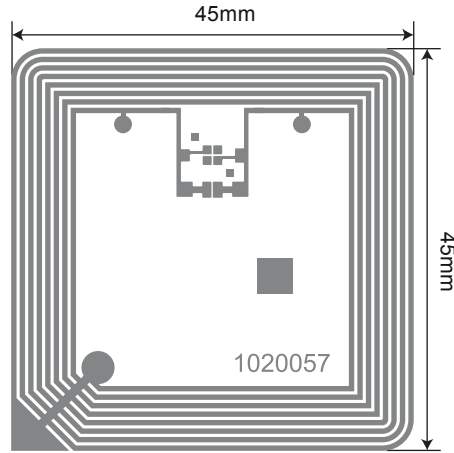

# Antenna 1020057 45x45mm

### Antenna Design

Top: Aluminum 30  $\mu\text{m}$   
 Substrate: PET 38  $\mu\text{m}$   
 Bottom: Aluminum 10  $\mu\text{m}$

Antenna No.	Pitch	Chip
1020057	CD60 / MD59 (4 rolls)	SLIX2/SLIX
1020057B	CD66 / MD81 (3 rolls)	SLIX2/SLIX
1020057C	CD60 / MD59 (3 rolls)	SLIX2/SLIX
1020057F	CD54 / MD53 (5 rolls)	SLIX2/SLIX
1020057H	CD81 / MD84 (2 rolls)	SLIX2/SLIX
1020057J	CD55 / MD55 (4 rolls)	SLIX2/SLIX
1020057K	CD67 / MD52.07 (4 rolls)	SLIX2/SLIX