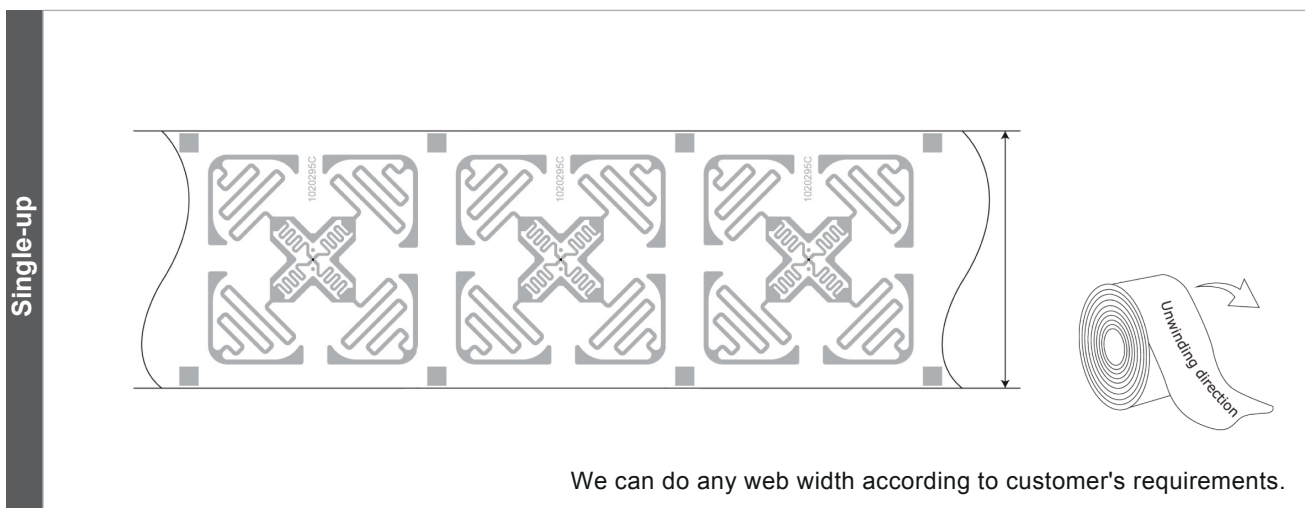

Antenna 1020295 44x44mm

Example of Dry Inlay/Product

Antenna Design

Top: Aluminum 10 μ m
Substrate: PET 50 μ m

| Antenna No. | Pitch | Chip |
|-------------|----------------------------|-----------------------------|
| 1020295 | CD60 / MD58.9188 (5 rolls) | Monza 4D/Monza 4E/Monza 4QT |
| 1020295A | CD60 / MD55 (4 rolls) | Monza 4D/Monza 4E/Monza 4QT |
| 1020295C | CD54 / MD52 (4 rolls) | Monza 4D/Monza 4E/Monza 4QT |
| 1020295G | CD78 / MD55 (4 rolls) | Monza 4D/Monza 4E/Monza 4QT |
| 1020295H | CD55 / MD55 (3 rolls) | Monza 4D/Monza 4E/Monza 4QT |

Unwinding Direction

We can do any web width according to customer's requirements.