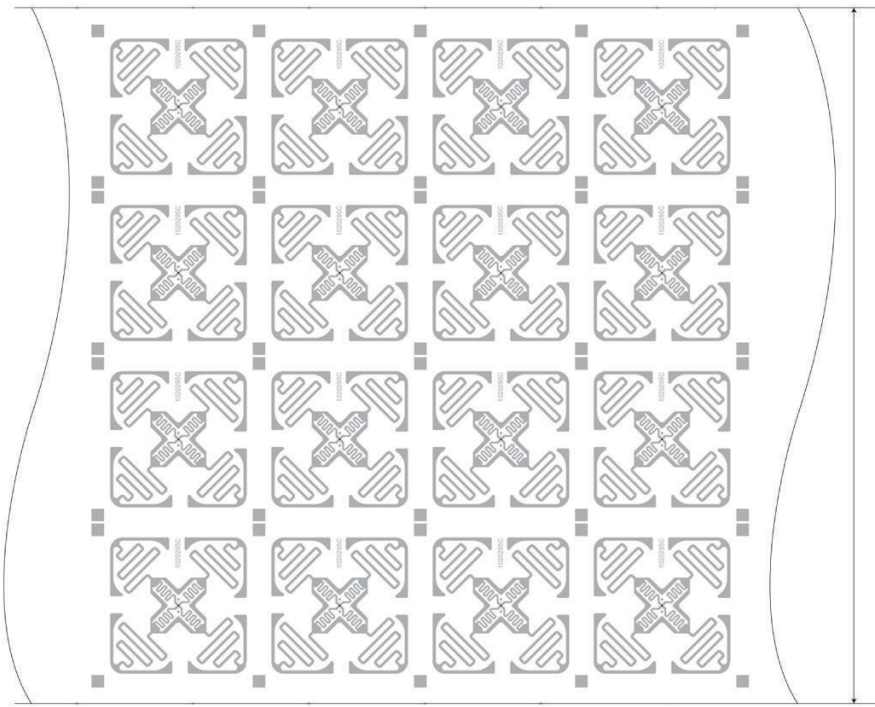

Antenna 1020295 44x44mm

Example of Dry Inlay/Product

Antenna Design

Top: Aluminum 10 μ m
Substrate: PET 50 μ m

| Antenna No. | Pitch | Chip |
|-------------|----------------------------|-----------------------------|
| 1020295 | CD60 / MD58.9188 (5 rolls) | Monza 4D/Monza 4E/Monza 4QT |
| 1020295A | CD60 / MD55 (4 rolls) | Monza 4D/Monza 4E/Monza 4QT |
| 1020295C | CD54 / MD52 (4 rolls) | Monza 4D/Monza 4E/Monza 4QT |
| 1020295G | CD78 / MD55 (4 rolls) | Monza 4D/Monza 4E/Monza 4QT |
| 1020295H | CD55 / MD55 (3 rolls) | Monza 4D/Monza 4E/Monza 4QT |

Unwinding Direction

We can do any web width according to customer's requirements.