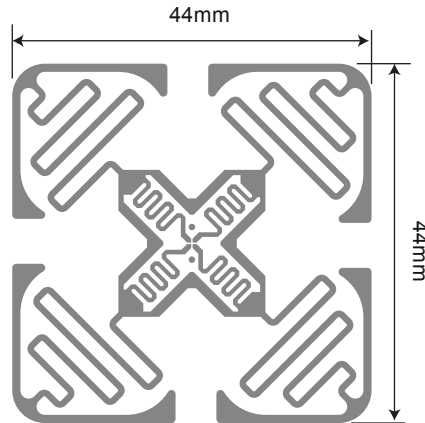

Antenna 1020295 44x44mm

Example of Dry Inlay/Product

Antenna Design

Top: Aluminum 10 μ m
Substrate: PET 50 μ m

| Antenna No. | Pitch | Chip |
|-------------|----------------------------|-----------------------------|
| 1020295 | CD60 / MD58.9188 (5 rolls) | Monza 4D/Monza 4E/Monza 4QT |
| 1020295A | CD60 / MD55 (4 rolls) | Monza 4D/Monza 4E/Monza 4QT |
| 1020295C | CD54 / MD52 (4 rolls) | Monza 4D/Monza 4E/Monza 4QT |
| 1020295G | CD78 / MD55 (4 rolls) | Monza 4D/Monza 4E/Monza 4QT |
| 1020295H | CD55 / MD55 (3 rolls) | Monza 4D/Monza 4E/Monza 4QT |

Unwinding Direction

We can do any web width according to customer's requirements.