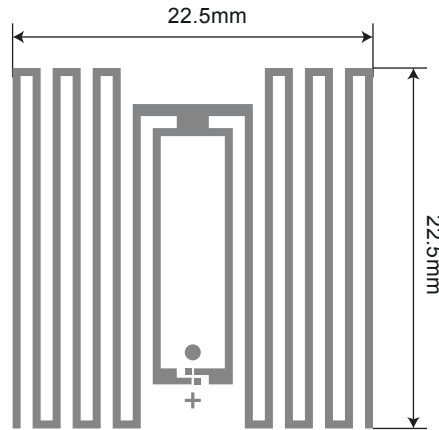

# Antenna 1020782 22.5x22.5mm

Example of Dry Inlay/Product

### Antenna Design

Top: Aluminum 10  $\mu$ m  
Substrate: PET 50  $\mu$ m

Antenna No.	Pitch	Chip
1020782	CD35 / MD31.75 (8 rolls)	Monza 4D/Monza 4E/Monza 4QT